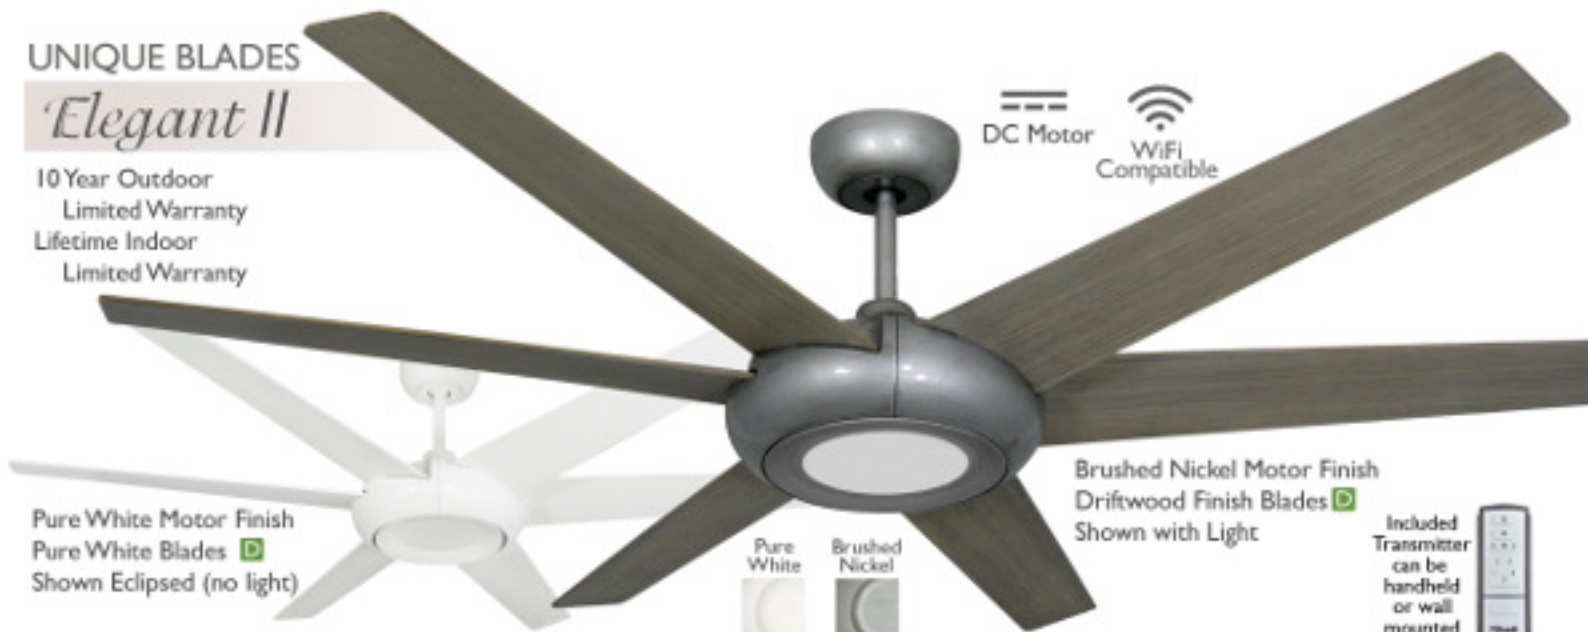

Oil Rubbed Bronze Motor Finish 
96" Sweep Extruded Aluminum Blades

The large diameter (up to 7 feet!) Titan II ceiling fan features six blades in multiple sizes: 52", 66", 72", or 84" in diameter. The 50 Watt DC motor, along with the compound pitch of the blades, moves an enormous volume of air. An optional integrated light is available. The included control is WiFi compatible and the transmitter can be handheld or wall mounted.

WiFi
Compatible

DC Motor

Brushed Nickel, 66" Sweep 
with Distressed Grey side of the blades,
Shore White on the other side
Shown with optional #640 Light

Brushed Nickel  Oil Rubbed Bronze 

Included Transmitter can be handheld or wall mounted 

Brushed Nickel, 60" Sweep
with Distressed Grey side of the blades,
Walnut on the other side
Shown with included light

WiFi
Compatible

DC Motor

Brushed Nickel
Motor Finish
Shown with Light

Oil Rubbed Bronze, 60" Sweep
with Walnut side of Blades, Beachwood on the other side
Shown Eclipsed (no light)

Brushed Nickel  Oil Rubbed Bronze 

Included Transmitter can be handheld or wall mounted 

UNIQUE BLADES

Elegant II

10 Year Outdoor
Limited Warranty
Lifetime Indoor
Limited Warranty

DC Motor
WiFi
Compatible

Brushed Nickel Motor Finish
Driftwood Finish Blades 
Shown with Light