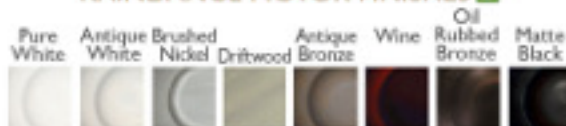

RAINDANCE MOTOR FINISHES D