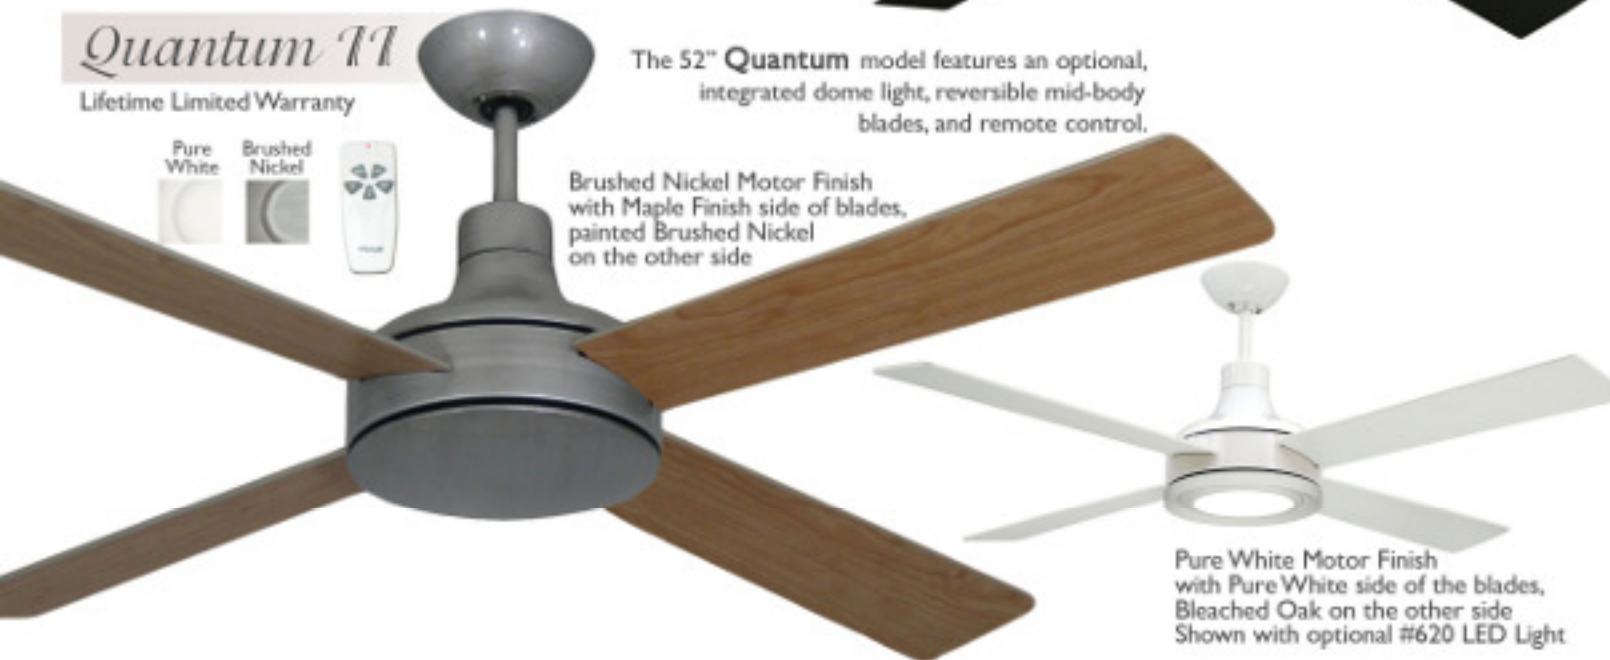

Estero

10 Year Outdoor Limited Warranty
25 Year Indoor Limited Warranty

The clean and compact Estero model is well suited for many decors, especially contemporary spaces. The energy efficient DC motor gives the blades the power to move airflow in both indoor and outdoor locations. The contoured non-warp blades are easy to clean. An integrated 15 W LED array light adds functional lighting to the intended space. The slim remote transmitter operates the Estero's 6 speeds, dimming of the optional light, as well as additional security and comfort features.

Oil Rubbed Bronze Motor Finish 
with Oil Rubbed Bronze Resin Blades
52" Sweep

Pure White Motor Finish 
with Pure White Resin Blades
52" Sweep

Quantum II

Lifetime Limited Warranty

The 52" **Quantum** model features an optional, integrated dome light, reversible mid-body blades, and remote control.