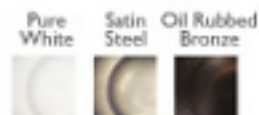

MOTOR SELECTION

The Meridian

Lifetime Limited Warranty

The **Meridian**, with its sleek lines and unique blade irons, provides a modern look while retaining traditional styling.

Satin Steel Motor Finish
Cherry Blades - 52"

Oil Rubbed Bronze Motor Finish
Teak Blades - 52"

Pure White Motor Finish
Bleached Oak Blades - 52"

The Futura

Lifetime Limited Warranty

The **Futura** is a ceiling fan with a lot going for it. The modern design which can be customized for any décor continues to be its appeal as well as the extra large motor for maximum air movement.

Satin Steel Motor Finish
Oak Blades - 52"