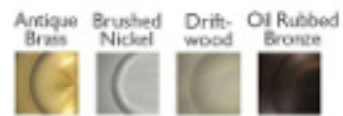

UL Rated for Damp Locations