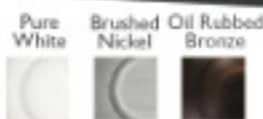

Pure White
Motor Finish