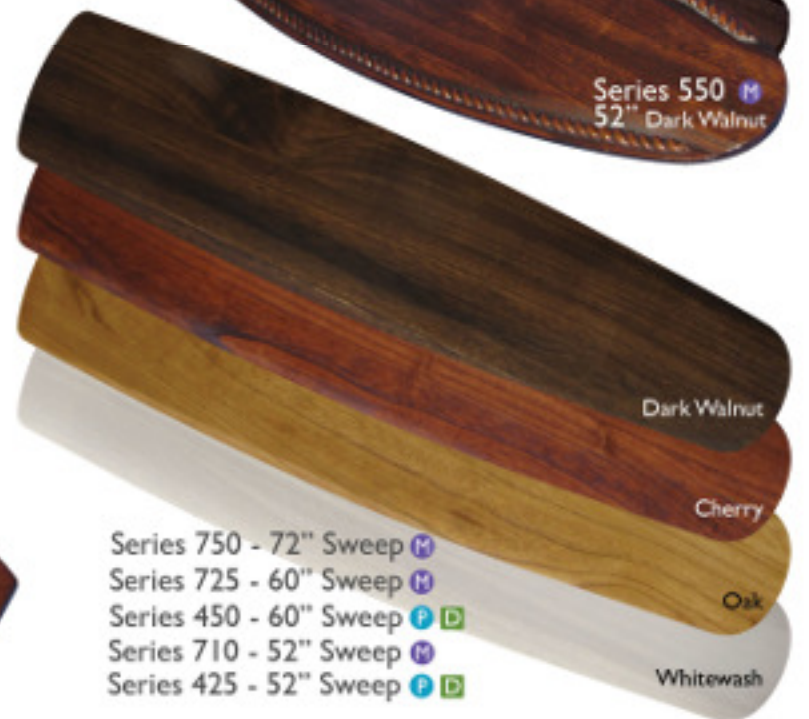

Twin Star III
Brushed Nickel Motor Finish
Dark Woven Bamboo Blades

Twin Star III
Antique Brass Motor Finish
Natural Palm Blades
Shown with Scroll

 UL Rated for Damp Locations

BLADE SELECTION

Arbor Blades

Solid wood and hand crafted blades

- Series 750 - 72" Sweep **M**
- Series 725 - 60" Sweep **M**
- Series 450 - 60" Sweep **P D**
- Series 710 - 52" Sweep **M**
- Series 425 - 52" Sweep **P D**

BLADE SELECTION

Blade Color Pallet

Blade Sizes: 31", 36", 42", 44", 52", 56" and 60"