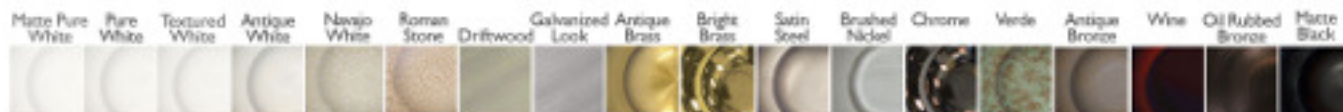

ACCESSORIES

Downrods

Extension rods available in 1/2" and 3/4" Nominal Sizes
 12", 24", 36", and 72" lengths available in all colors. 18", 48", and 60" lengths available in select colors
 Couplers available for longer lengths