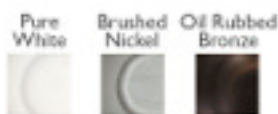

LARGE CEILING FANS

Liberator

10 Year Outdoor Limited Warranty
Lifetime Indoor Limited Warranty

The large diameter **Liberator** ceiling fan features nine blades, giving it a large physical presence. Contoured blades are available in 72" or 82" sweep sizes, or choose the 96" sweep aluminum blades for our largest sweep. The DC motor uses only 55 Watts of electricity. This is a powerful air moving machine and is suitable for damp locations. An optional integrated light is available.

The included control is WiFi compatible and the transmitter can be handheld or wall mounted.

Brushed Nickel Motor Finish
82" Sweep Contoured Blades
Shown with Optional #610 LED Light

Titan II

10 Year Outdoor Limited Warranty
Lifetime Indoor Limited Warranty

Brushed Nickel Motor Finish
66" Sweep Brushed Nickel Contoured Resin Blades