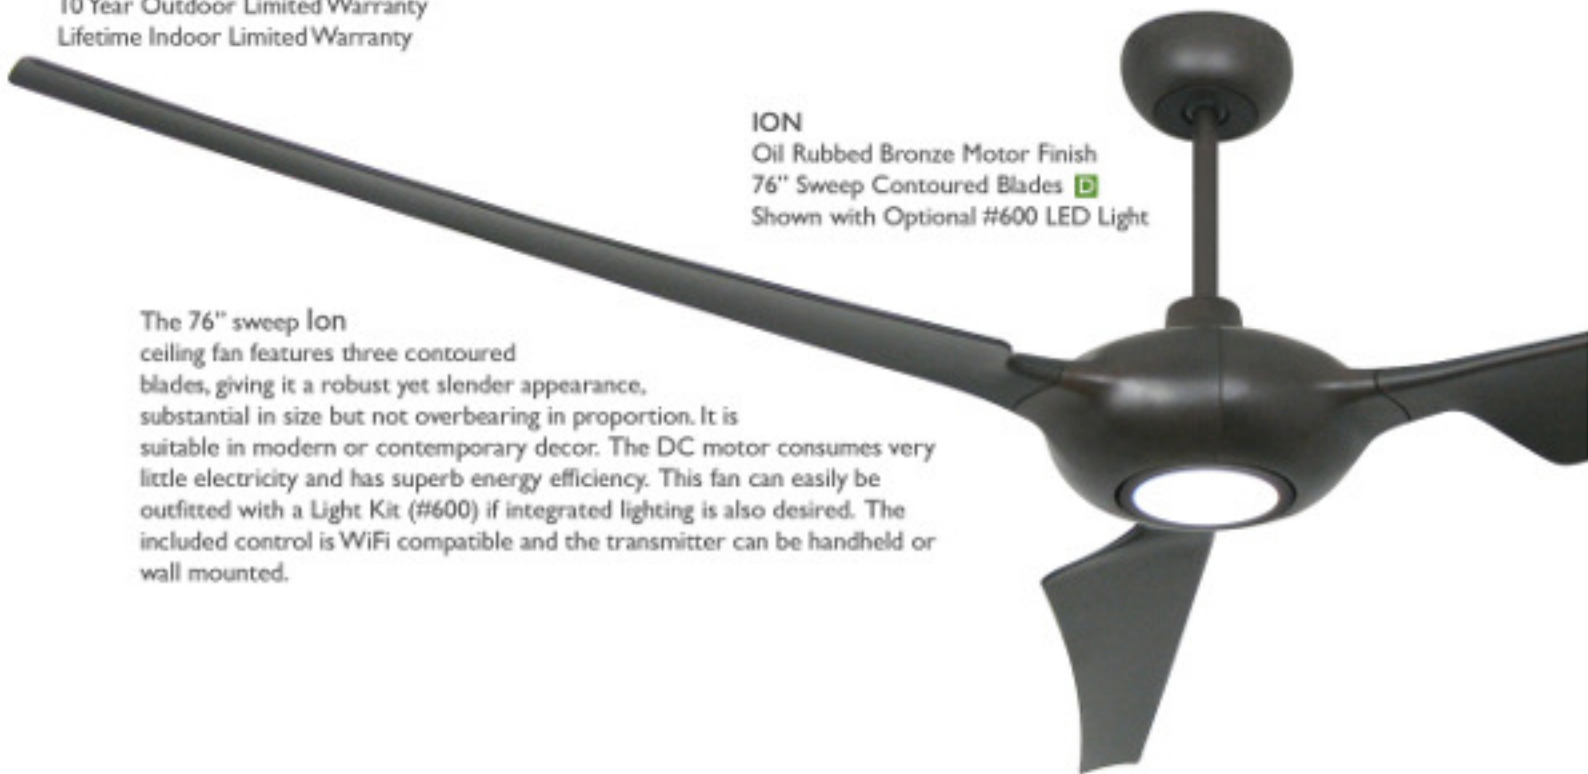

Oil Rubbed Bronze Motor Finish 
96" Sweep Extruded Aluminum Blades

The large diameter (up to 7 feet!) Titan II ceiling fan features six blades in multiple sizes: 52", 66", 72", or 84" in diameter. The 50 Watt DC motor, along with the compound pitch of the blades, moves an enormous volume of air. An optional integrated light is available. The included control is WiFi compatible and the transmitter can be handheld or wall mounted.

Pure White Motor Finish 
72" Sweep Extruded Aluminum Blades

Oil Rubbed Bronze Motor Finish 
84" Sweep Oil Rubbed Bronze Extruded Aluminum Blades
Shown with Optional #610 LED Light

Matte Black Motor Finish
52" Sweep Extruded Aluminum Blades

LARGE CEILING FANS

Ion

10 Year Outdoor Limited Warranty
Lifetime Indoor Limited Warranty

ION
Oil Rubbed Bronze Motor Finish
76" Sweep Contoured Blades 
Shown with Optional #600 LED Light

The 76" sweep Ion ceiling fan features three contoured blades, giving it a robust yet slender appearance, substantial in size but not overbearing in proportion. It is suitable in modern or contemporary decor. The DC motor consumes very little electricity and has superb energy efficiency. This fan can easily be outfitted with a Light Kit (#600) if integrated lighting is also desired. The included control is WiFi compatible and the transmitter can be handheld or wall mounted.