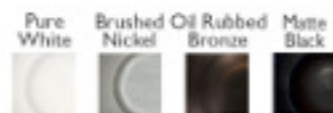

Brushed Nickel Motor Finish 
66" Sweep Brushed Nickel Contoured Resin Blades

Pure White Motor Finish
52" Sweep Resin Blades
Shown with Optional #610 LED Light

 UL Rated for Damp Locations

Pure White Motor Finish 
72" Sweep Contoured Blades