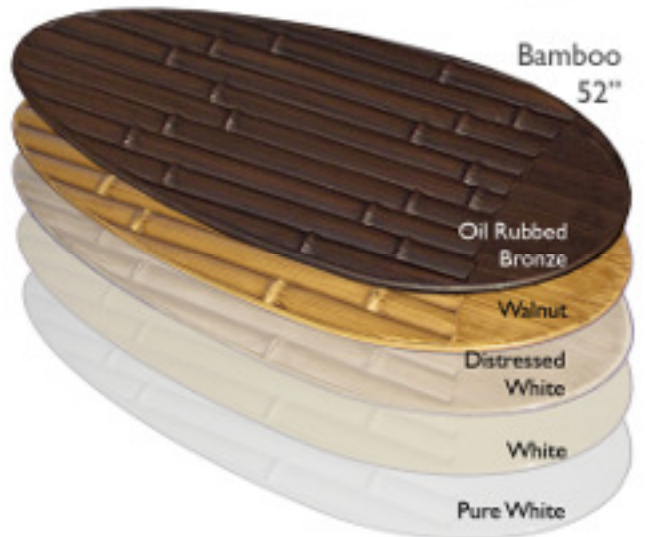

- Series 750 - 72" Sweep **M**
- Series 725 - 60" Sweep **M**
- Series 450 - 60" Sweep **P D**
- Series 710 - 52" Sweep **M**
- Series 425 - 52" Sweep **P D**

BLADE SELECTION

Blade Color Pallet

Blade Sizes: 31", 36", 42", 44", 52", 56" and 60"

*Not all blades available in all sizes, check stores for details

- Black
- Black Gloss
- Burnt Cherry
- Distressed Cherry
- Distressed Hickory
- Distressed Walnut
- Cherry Gloss
- Cherry
- Barnwood
- Walnut
- Walnut Gloss
- Natural Cherry
- Teak
- Oak Gloss
- Oak
- Light Oak
- Beachwood
- Satin Steel
- Unfinished Oak

- Honey Oak
- Honey Oak Gloss
- Maple
- Bleached Oak Gloss
- Bleached Oak
- Driftwood
- Navajo White
- Pine
- Seashore White
- Antique White Gloss
- Antique White
- Pure White Gloss
- Pure White

Oar
52"
P
Brown
Bamboo

BLADE SELECTION

Outdoor Blades

Non-warp outdoor performance series blades **W** **P**

Non-Warp Outdoor Blades **W**

Blade Sizes: 44", 52", 60" **P**

Also 42" Dixie Belle **W**

*Not all blades available in all sizes. Check stores for details