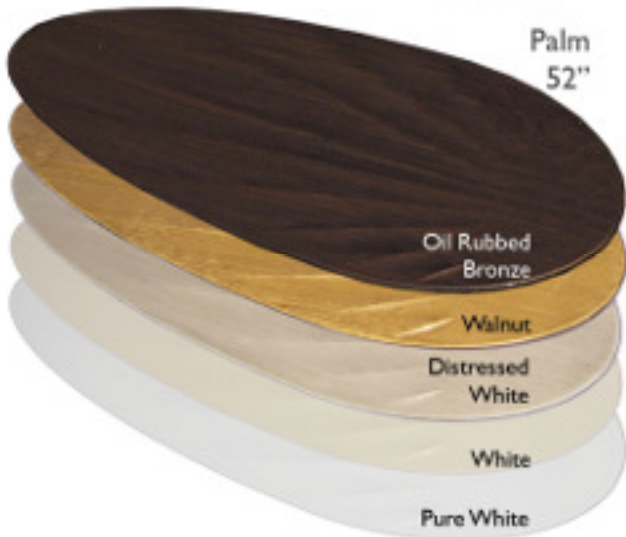

- Series 750 - 72" Sweep **M**
- Series 725 - 60" Sweep **M**
- Series 450 - 60" Sweep **P D**
- Series 710 - 52" Sweep **M**
- Series 425 - 52" Sweep **P D**

BLADE SELECTION

Blade Color Pallet

Blade Sizes: 31", 36", 42", 44", 52", 56" and 60"

*Not all blades available in all sizes, check stores for details

- Black
- Black Gloss
- Burnt Cherry
- Distressed Cherry
- Distressed Hickory
- Distressed Walnut
- Cherry Gloss
- Cherry
- Barnwood
- Walnut
- Walnut Gloss
- Natural Cherry
- Teak
- Oak Gloss
- Oak
- Light Oak
- Beachwood
- Satin Steel
- Unfinished Oak

- Honey Oak
- Honey Oak Gloss
- Maple
- Bleached Oak Gloss
- Bleached Oak
- Driftwood
- Navajo White
- Pine
- Seashore White
- Antique White Gloss
- Antique White
- Pure White Gloss
- Pure White

Oar
52"
P
Brown
Bamboo

BLADE SELECTION

Outdoor Blades

Non-warp outdoor performance series blades **W** **P**

Non-Warp Outdoor Blades **W**

Blade Sizes: 44", 52", 60" **P**

Also 42" Dixie Belle **W**

*Not all blades available in all sizes. Check stores for details