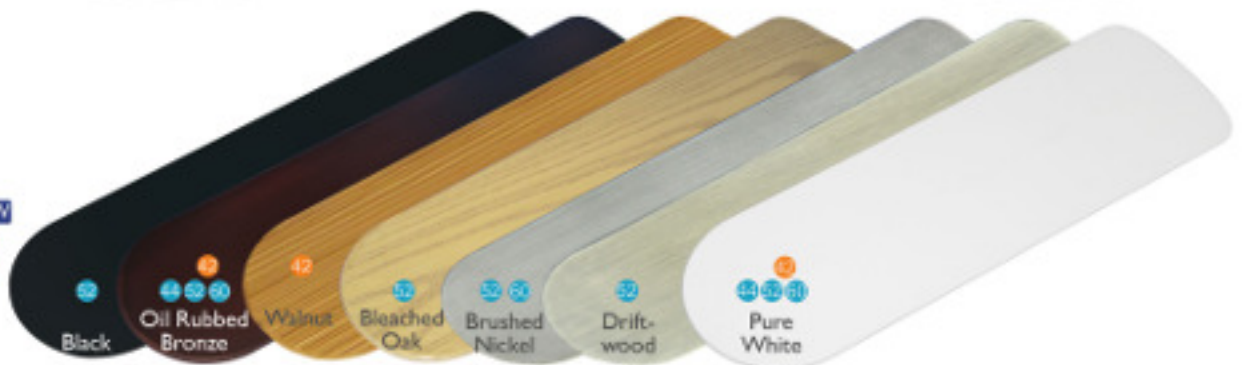

BLADE SELECTION

Outdoor Blades

Non-warp outdoor performance series blades **W** **P**

Non-Warp Outdoor Blades **W**

Blade Sizes: 44", 52", 60" **P**

Also 42" Dixie Belle **W**

*Not all blades available in all sizes. Check stores for details

W Suitable for Wet (or Damp) Locations

P Performance Series Fans