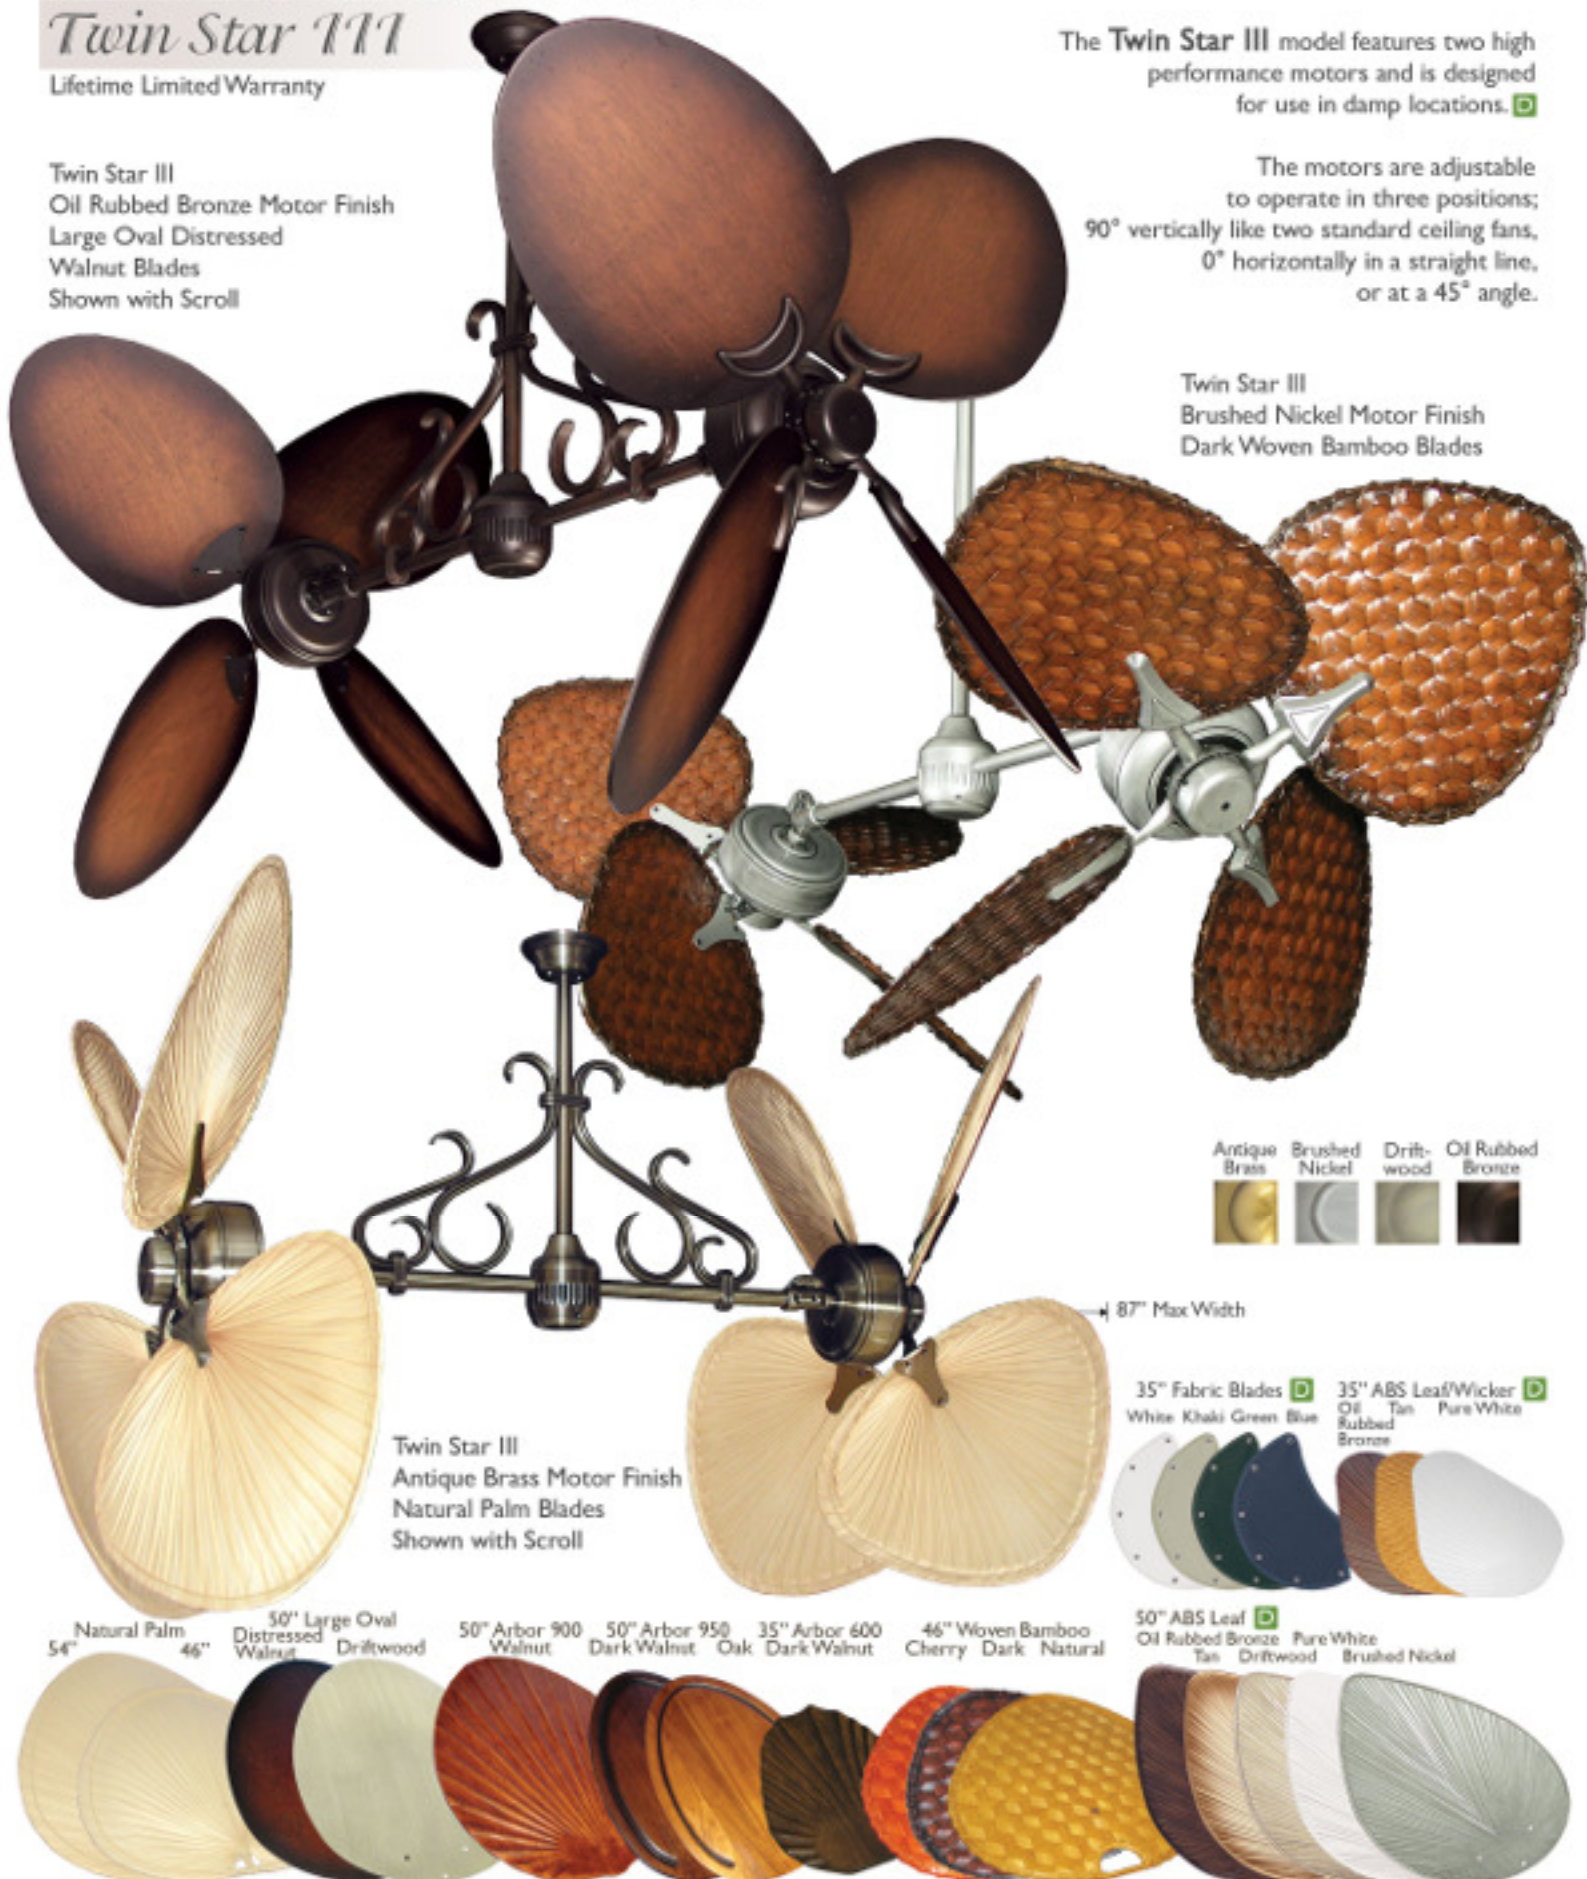

MULTI-MOTOR CEILING FAN COLLECTION

Twin Star III

Lifetime Limited Warranty

Twin Star III
Oil Rubbed Bronze Motor Finish
Large Oval Distressed
Walnut Blades
Shown with Scroll

The **Twin Star III** model features two high performance motors and is designed for use in damp locations.

The motors are adjustable to operate in three positions; 90° vertically like two standard ceiling fans, 0° horizontally in a straight line, or at a 45° angle.

Twin Star III
Brushed Nickel Motor Finish
Dark Woven Bamboo Blades